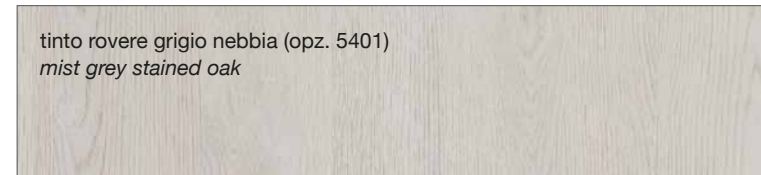

FINITURE TINTE - STAINED FINISHES