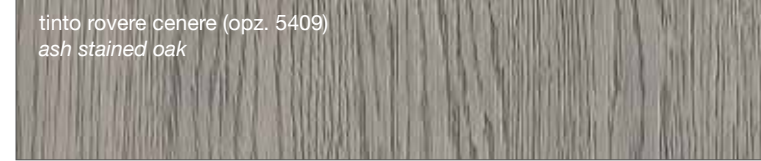

# FINITURE IMPIALLACCIATO

VENEERED FINISHES

FINITURE MODELLI LUBE / LUBE KITCHENS FINISHES

CLOVER  
CREATIVA  
LUNA  
OLTRE  
PROVENZA

FINITURE MODELLI CREO / CREO KITCHENS FINISHES

AUREA  
CONTEMPO

**LUBE** CLOVER