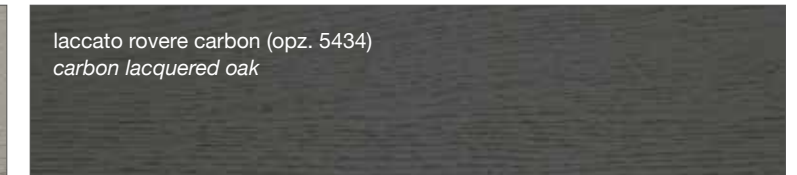

LUBE CLOVER

FINITURE LACCATE - LACQUERED FINISHES

FINITURE TINTE - STAINED FINISHES

LUBE LUNA

LUBE OLTRE