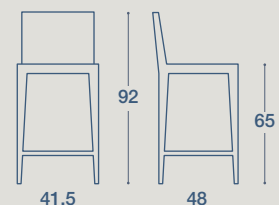

SGABELLO "ADER"

STRUTTURA IN METALLO SATINATO O VERNICIATO BIANCO OPACO SEDUTA IN SIMILPAGLIA, SONOR, CARBON LOOK, POLIPROPILENE, SIMILPELLE EKOS E FAGGIO LACCATO

"ADER" STOOL

STRUCTURE IN FROSTED OR MATT COATED WHITE METAL.
SEAT IN FAUX STRAW, SONOR, CARBON LOOK, POLYPROPYLENE,
EKOS FAUX LEATHER AND LACQUERED BEECH