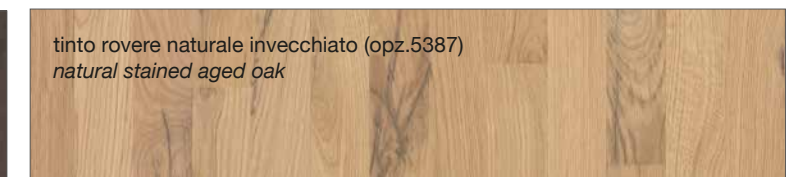

LUBE CLOVER

FINITURE LACCATE - LACQUERED FINISHES

FINITURE TINTE - STAINED FINISHES

LUBE LUNA

LUBE OLTRE