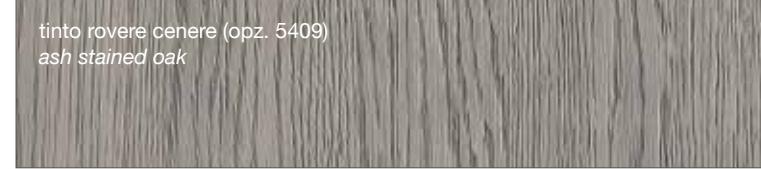

VENEERED FINISHES

FINITURE MODELLI LUBE / LUBE KITCHENS FINISHES

CLOVER
CREATIVA
LUNA
OLTRE
PROVENZA

FINITURE MODELLI CREO / CREO KITCHENS FINISHES

AUREA
CONTEMPO

LUBE CLOVER

FINITURE LACCATE - LACQUERED FINISHES