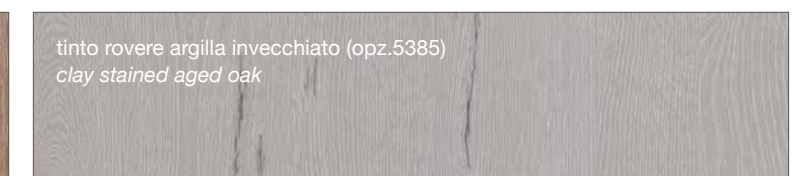

LUBE CLOVER

FINITURE LACCATE - LACQUERED FINISHES

FINITURE TINTE - STAINED FINISHES

LUBE LUNA

LUBE OLTRE