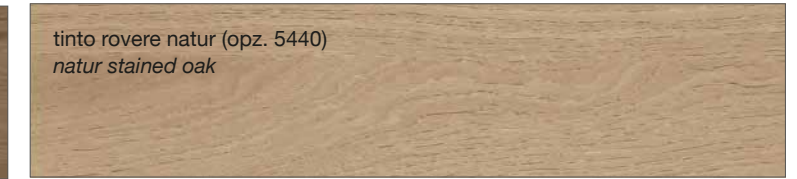

VENEERED FINISHES

FINITURE MODELLI LUBE / LUBE KITCHENS FINISHES

CLOVER
CREATIVA
LUNA
OLTRE
PROVENZA

FINITURE MODELLI CREO / CREO KITCHENS FINISHES

AUREA
CONTEMPO

LUBE CLOVER

FINITURE LACCATE - LACQUERED FINISHES

FINITURE TINTE - STAINED FINISHES

LUBE LUNA

LUBE OLTRE

LUBE PROVENZA

CREO AUREA

CREO CONTEMPO